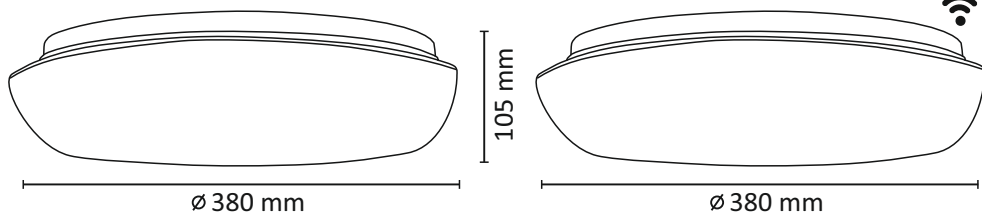

CELINA XDDL32WW; CELINAXDDL32RSWW

220-240V 50/60Hz	1200 lm	17W	3000K	Ra ≥80 CRI	115° ✱	SMD LED	25000h	≥12500 ON OFF
IP 44		< 1s 	< 0,5s 					

CELINA XDDL38WW; CELINAXDDL38RSWW

220-240V 50/60Hz	1500 lm	22W	3000K	Ra ≥80 CRI	115° ✱	SMD LED	25000h	≥12500 ON OFF
IP 44		< 1s 	< 0,5s 					