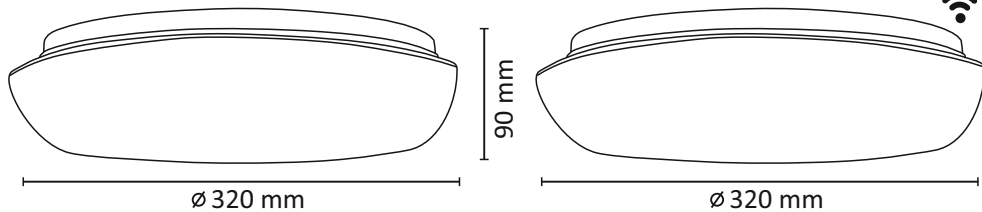

CELINA XDDL32WW; CELINAXDDL32RSWW

220-240V 50/60Hz	1200 lm	17W	3000K	Ra ≥80 CRI	115° ✱	SMD LED	25000h	≥12500 ON OFF
IP 44		< 1s 	< 0,5s 					

CELINA XDDL38WW; CELINAXDDL38RSWW

220-240V 50/60Hz	1500 lm	22W	3000K	Ra ≥80 CRI	115° ✱	SMD LED	25000h	≥12500 ON OFF
IP 44		< 1s 	< 0,5s 					